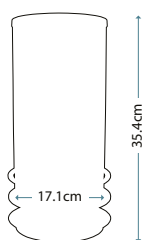

Max. Wattage: 1 x 9W LED GX53 (included)

Model shown: QN-ARNO-GREEN-AB

Model shown: QN-ARNO-SMOKE-PN

QN-ARNO-GREEN-PN

QN-ARNO-SMOKE-PN

ARNO

QN-ARNO-GREEN-PN

Blown glass obelisk table lamp with a prismatic texture and Green tint. The light source is hidden in the base with fine metal detailing in Polished Nickel.