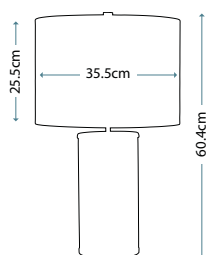

Max. Wattage: 1 x 60W E27

Model shown: QN-RENO-GREEN-PN

Model shown: QN-RENO-SMOKE-AB

QN-RENO-GREEN-AB

QN-RENO-SMOKE-AB

RENO

QN-RENO-GREEN-AB

Blown glass table lamp with a prismatic texture and Green tint. Completed with Aged Brass details and an Origami cream faux silk shade with gold metallic inner (Ref: LSUK014).