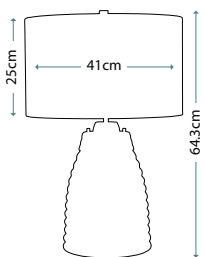

MILNE

QN-MILNE-TL-AUB

Undulating blown clear glass table lamp fitted with Polished Nickel metalwork. Features a 4-way switch to light both the shade and base. Complete with an Aubergine textured satin shade hand-crafted in the UK (Ref: LSUK019).

Max. Wattage: 1 x 60W E27 + 1 x 7W LED GU10 (GU10 supplied)