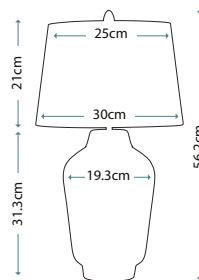

BEXLEY

QN-BEXLEY-TL-BKPN

Compact Satin Black ceramic base with Polished Nickel metalwork. Complete with Black faux silk tapered shade with silver laminate inner (Ref: LSUK039).

Max. Wattage: 1 x 60W E27