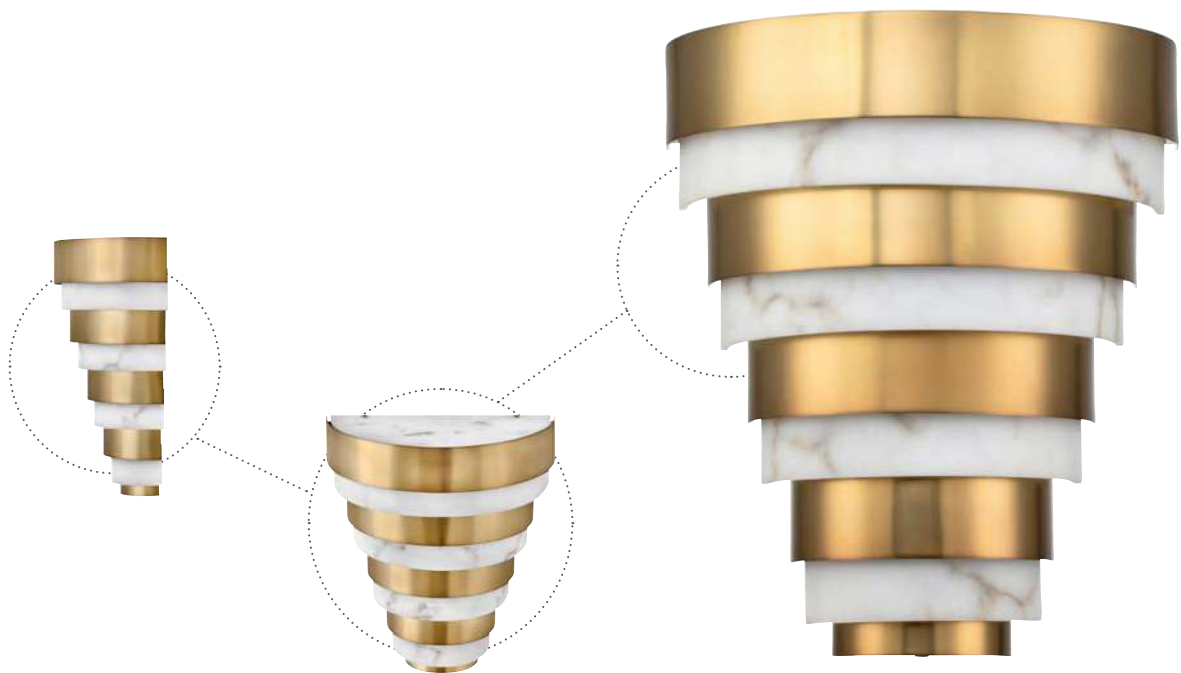

QN-ECHELON-W

Code	Description	Height	Width/Dia.	Depth	Finish	Max. Wattage
QN-ECHELON-SF	3lt Semi-Flush Mount	396mm	Ø373mm		Heritage Brass	3 x 40W E14
QN-ECHELON-W	LED Wall Light	357mm	305mm	153mm	Heritage Brass	12W Integrated LED