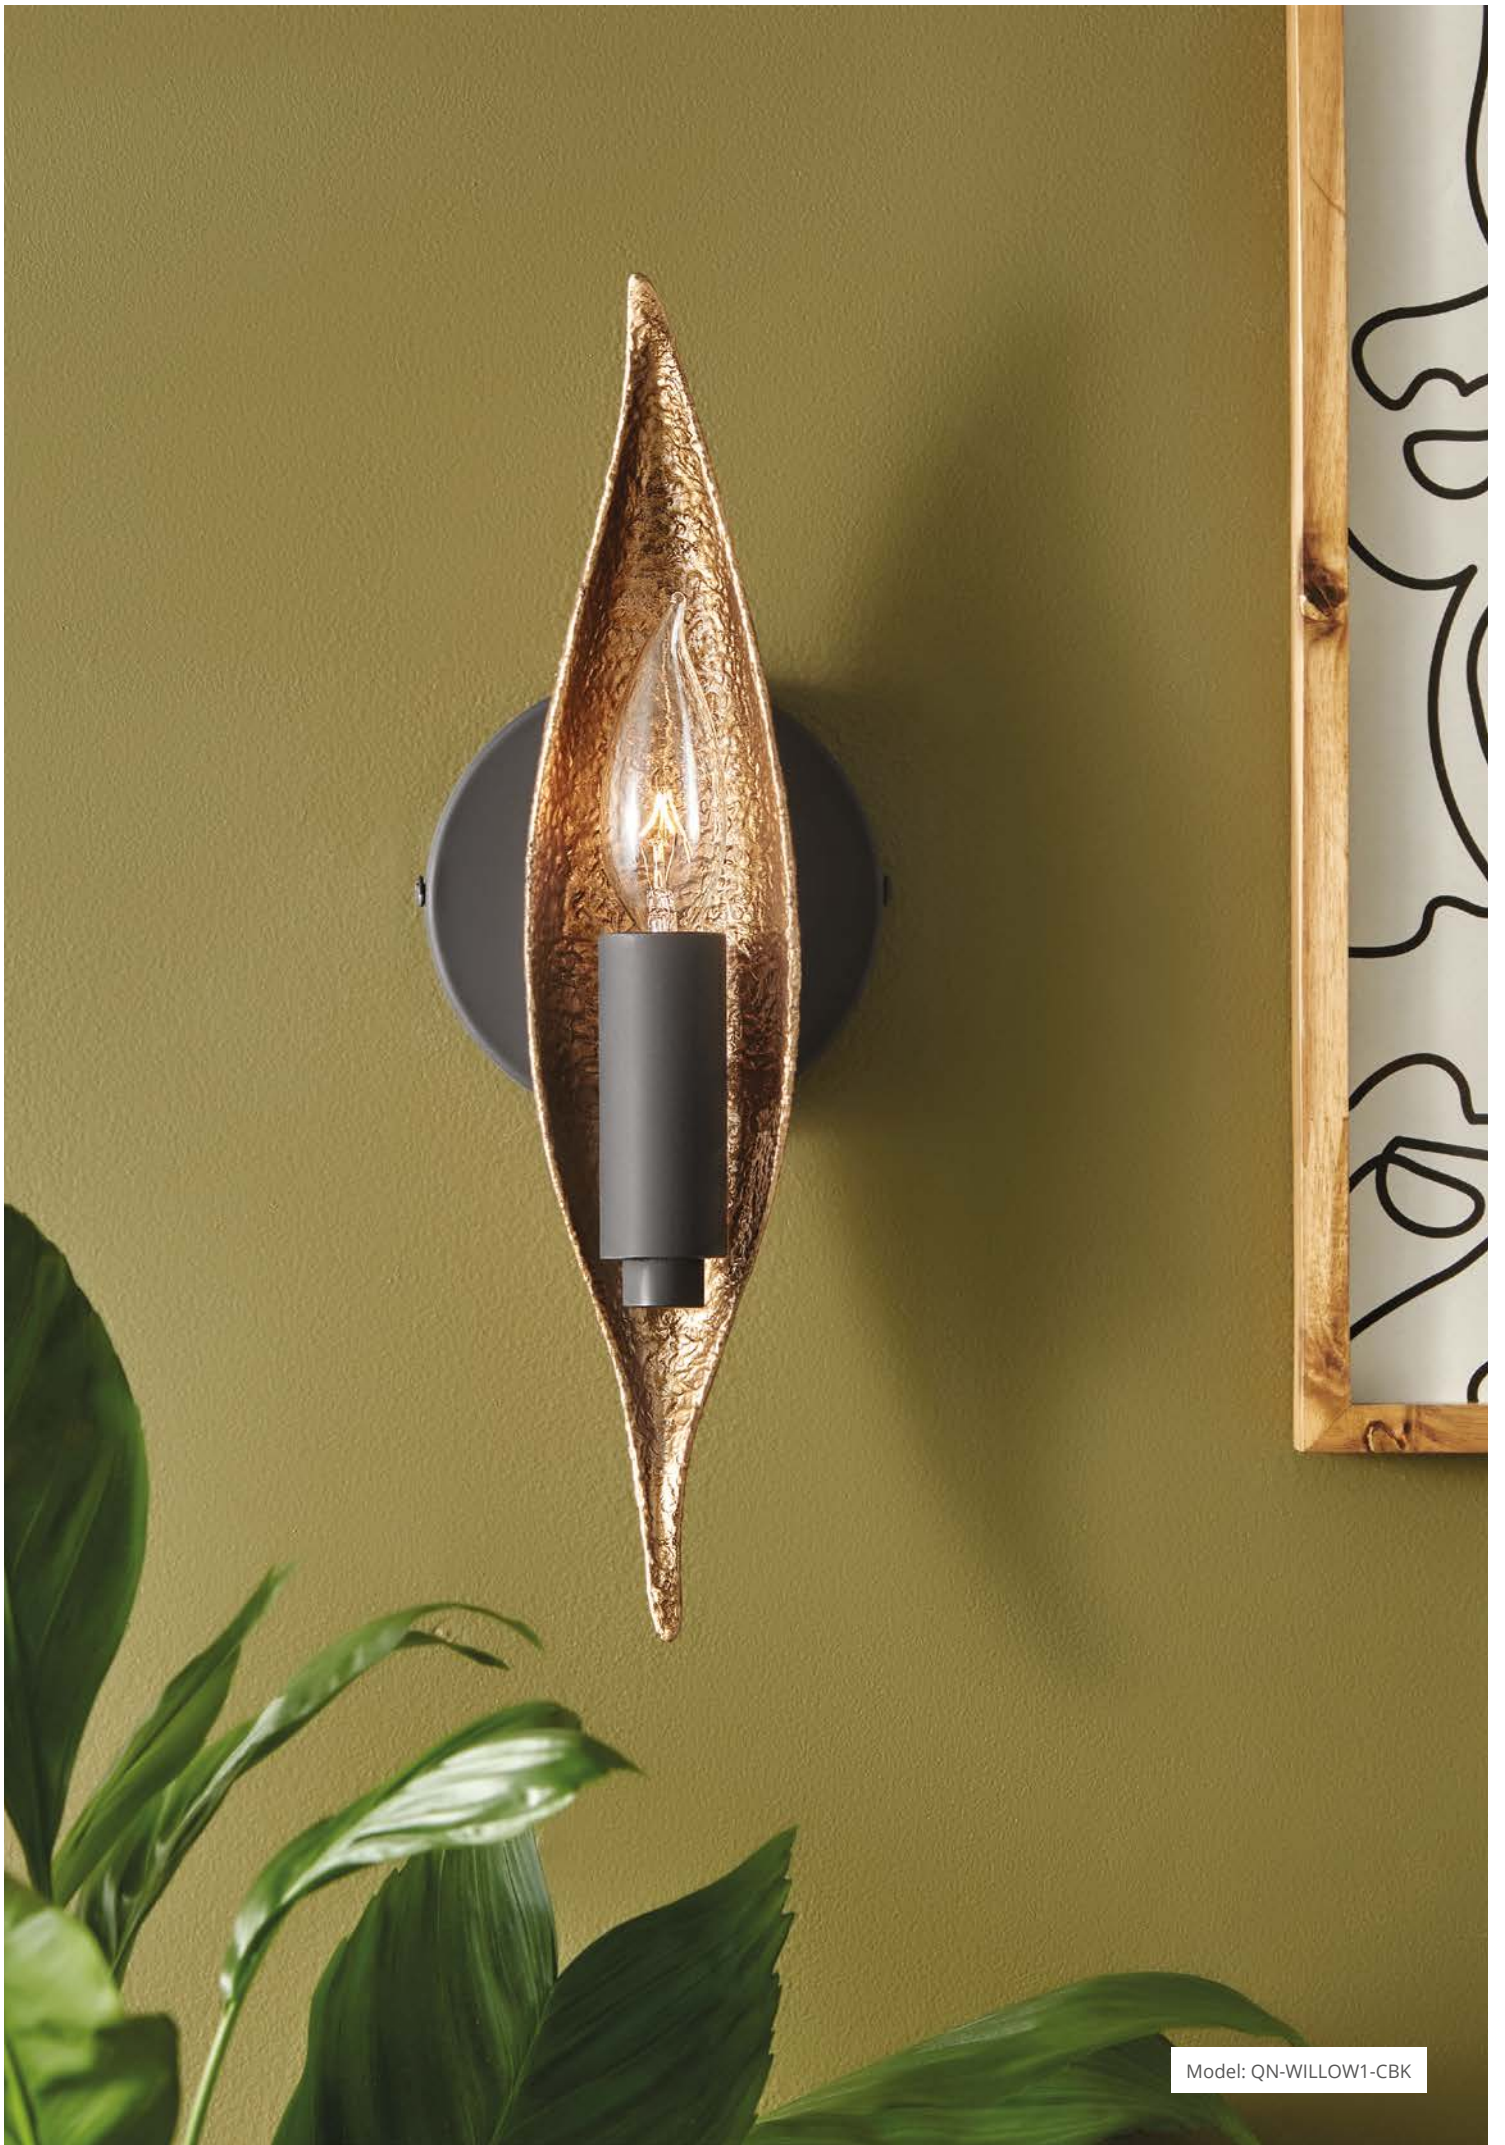

Model: QN-WILLOW1-CBK