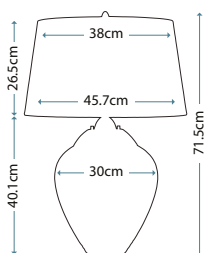

Max. Wattage: 1 x 60W E27 + 1 x 7W LED GU10 (GU10 supplied)

These table lamps have independent light sources for the shades and bases

QN-SAMARA-TL-BLU

QN-SAMARA-TL-LRG-BLU

SAMARA

QN-SAMARA-TL-BLU

Small wavy texture blown glass table lamp with a Light Blue tint and Polished Nickel metalwork. Fitted with a 4-way switch to light both the shade and base. Complete with a Scallop taupe faux silk shade (Ref: LSUK001).