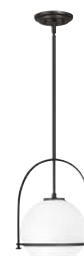

SOMERSET
Black
p84