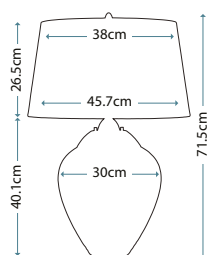

SAMARA

QN-SAMARA-TL-SMK

Small wavy texture blown glass table lamp with a Smoked tint and Polished Nickel metalwork. Fitted with a 4-way switch to light both the shade and base. Complete with a Hepplewhite light grey faux silk shade (Ref: LSUK002).

Max. Wattage: 1 x 60W E27 + 1 x 7W LED GU10 (GU10 supplied)