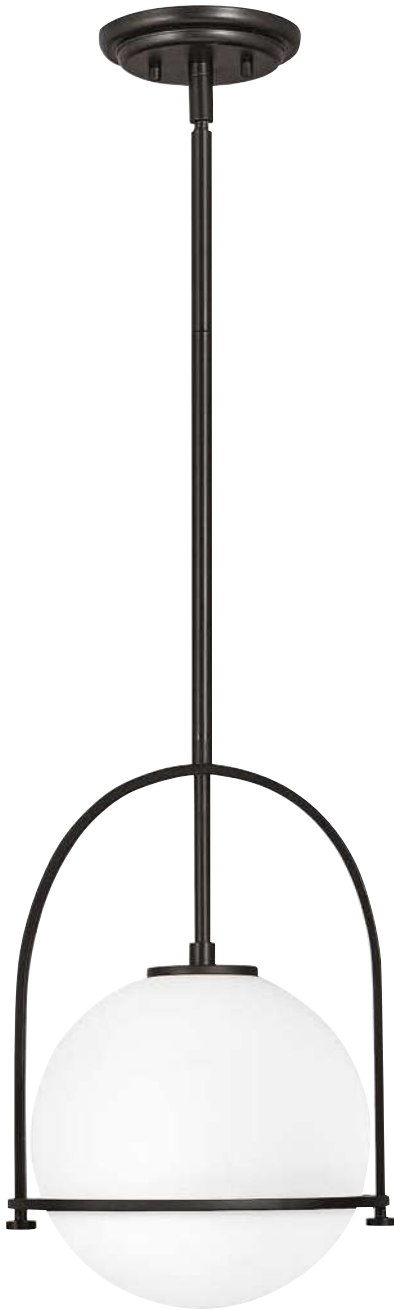

SOMERSET

- » **FINISH:** Black
- » **MATERIALS:** Steel, Opal Glass or Clear Seeded Glass

- » A fusion of modernity and vintage appeal
- » Glass globes float inside a metal streamlined frame

RETRO MODERN

QN-SOMERSET-P-O-BK