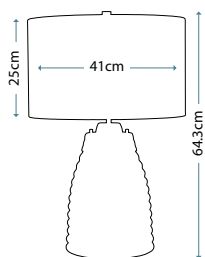

MILNE

QN-MILNE-TL-TEAL

Undulating blown clear glass table lamp fitted with Polished Nickel metalwork. Features a 4-way switch to light both the shade and base. Complete with a Teal textured satin shade hand-crafted in the UK (Ref: LSUK018).

Max. Wattage: 1 x 60W E27 + 1 x 7W LED GU10 (GU10 supplied)