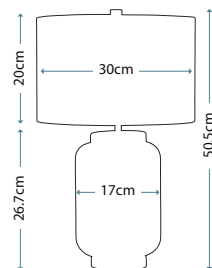

SOLA

QN-SOLA-TL-S

Small elegant diamond patterned mouth-blown glass base. Complete with a Titanium silver faux silk shade (Ref: LSUK041). N.B. Only the shade is lit on this compact model.

Max. Wattage: 1 x 60W E27