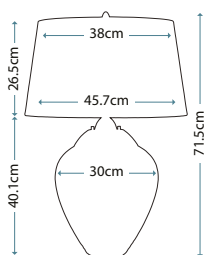

Max. Wattage: 1 x 60W E27 + 1 x 7W LED GU10 (GU10 supplied)

These table lamps have independent light sources for the shades and bases

QN-SAMARA-TL-CLR

QN-SAMARA-TL-LRG-CLR

SAMARA

QN-SAMARA-TL-CLR

Small wavy texture blown clear glass table lamp and Polished Nickel metalwork. Fitted with a 4-way switch to light both the shade and base. Complete with a Chateau duck egg faux silk shade (Ref: LSUK003).