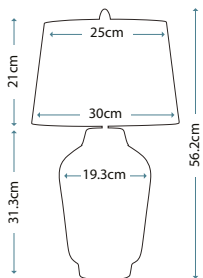

BEXLEY

QN-BEXLEY-TL-WPN

Compact Satin White ceramic base with Polished Nickel metalwork. Complete with Light Ivory faux silk tapered shade with silver laminate inner (Ref: LSUK037).

Max. Wattage: 1 x 60W E27