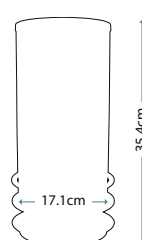

ARNO

QN-ARNO-SMOKE-PN

Blown glass obelisk table lamp with a prismatic texture and Smoked tint. The light source is hidden in the base with fine metal detailing in Polished Nickel.

Max. Wattage: 1 x 9W LED GX53 (included)