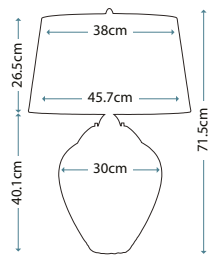

SAMARA

QN-SAMARA-TL-SLM

Small wavy texture blown glass table lamp with a Salmon tint and Polished Nickel metalwork. Fitted with a 4-way switch to light both the shade and base. Complete with a Scallop taupe faux silk shade (Ref: LSUK001).

Max. Wattage: 1 x 60W E27 + 1 x 7W LED GU10 (GU10 supplied)