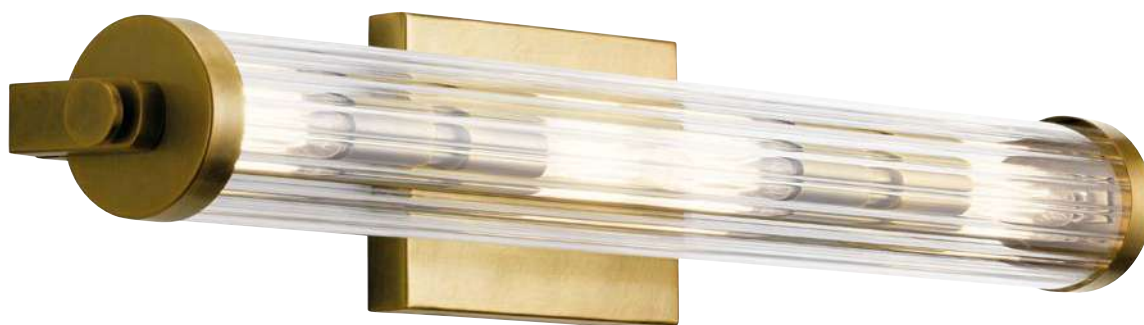

QN-AZORES4-NBR

Code	Description	Height	Width/Dia.	Depth	Finish	Max. Wattage	IP Rating
QN-AZORES2-NBR	2lt Wall Light	115mm	407mm	115mm	Natural Brass	2 x 40W E14	IP44
QN-AZORES4-NBR	4lt Wall Light	115mm	691mm	115mm	Natural Brass	4 x 40W E14	IP44