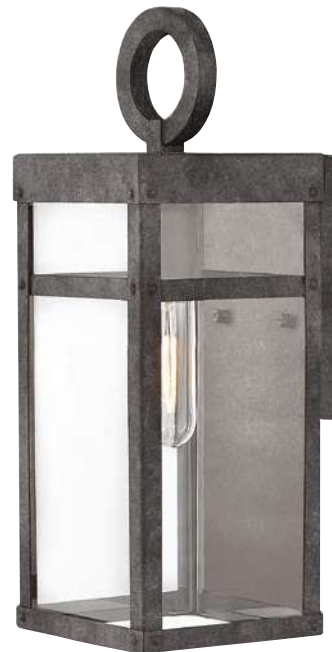

QN-PORTER-S-DZ

Code	Description	Height	Width/Dia.	Depth	Finish	Max. Wattage	IP Rating
QN-PORTER-M-DZ	1lt Medium Wall Lantern	474mm	140mm	185mm	Aged Zinc	1 x 60W E27*	IP44
QN-PORTER-S-DZ	1lt Small Wall Lantern	336mm	140mm	163mm	Aged Zinc	1 x 60W E27*	IP44

* Recommended Tubular LED lamps - order code: LP-LED7W-E27-T30L.