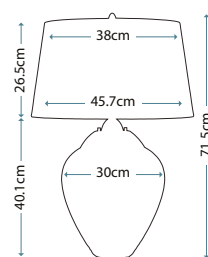

SAMARA

QN-SAMARA-TL-PLM

Small wavy texture blown glass table lamp with a Plum tint and Polished Nickel metalwork. Fitted with a 4-way switch to light both the shade and base. Complete with a Titanium silver faux silk shade (Ref: LSUK004).

Max. Wattage: 1 x 60W E27 + 1 x 7W LED GU10 (GU10 supplied)