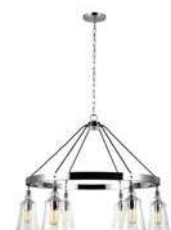

LORAS
Chrome
p170