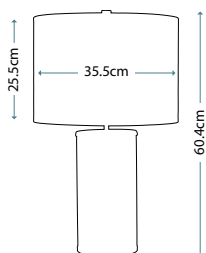

RENO

QN-RENO-GREEN-PN

Blown glass table lamp with a prismatic texture and Green tint. Completed with crisp Polished Nickel details and an Origami cream faux silk shade with silver metallic inner (Ref: LSUK016).

Max. Wattage: 1 x 60W E27