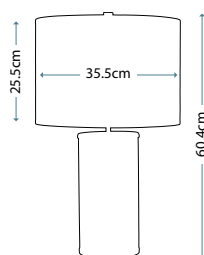

RENO

QN-RENO-SMOKE-AB

Blown glass table lamp with a prismatic texture and Smoked tint. Completed with Aged Brass details and a Whale grey faux silk shade with gold metallic inner (Ref: LSUK015).

Max. Wattage: 1 x 60W E27