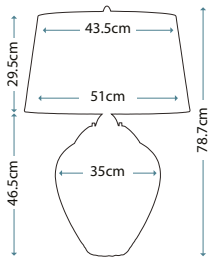

SAMARA LARGE

QN-SAMARA-TL-LRG-SLM

Large wavy texture blown glass table lamp with a Salmon tint and Polished Nickel metalwork. Fitted with a 4-way switch to light both the shade and base. Complete with a Scallop taupe faux silk shade (Ref: LSUK044).

Max. Wattage: 1 x 60W E27 + 1 x 7W LED GU10 (GU10 supplied)