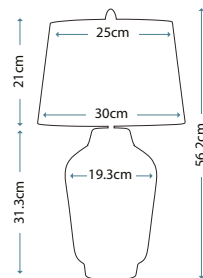

BEXLEY

QN-BEXLEY-TL-WBB

Compact Satin White ceramic base with Brushed Brass metalwork. Complete with Light Ivory faux silk tapered shade with gold laminate inner (Ref: LSUK038).

Max. Wattage: 1 x 60W E27