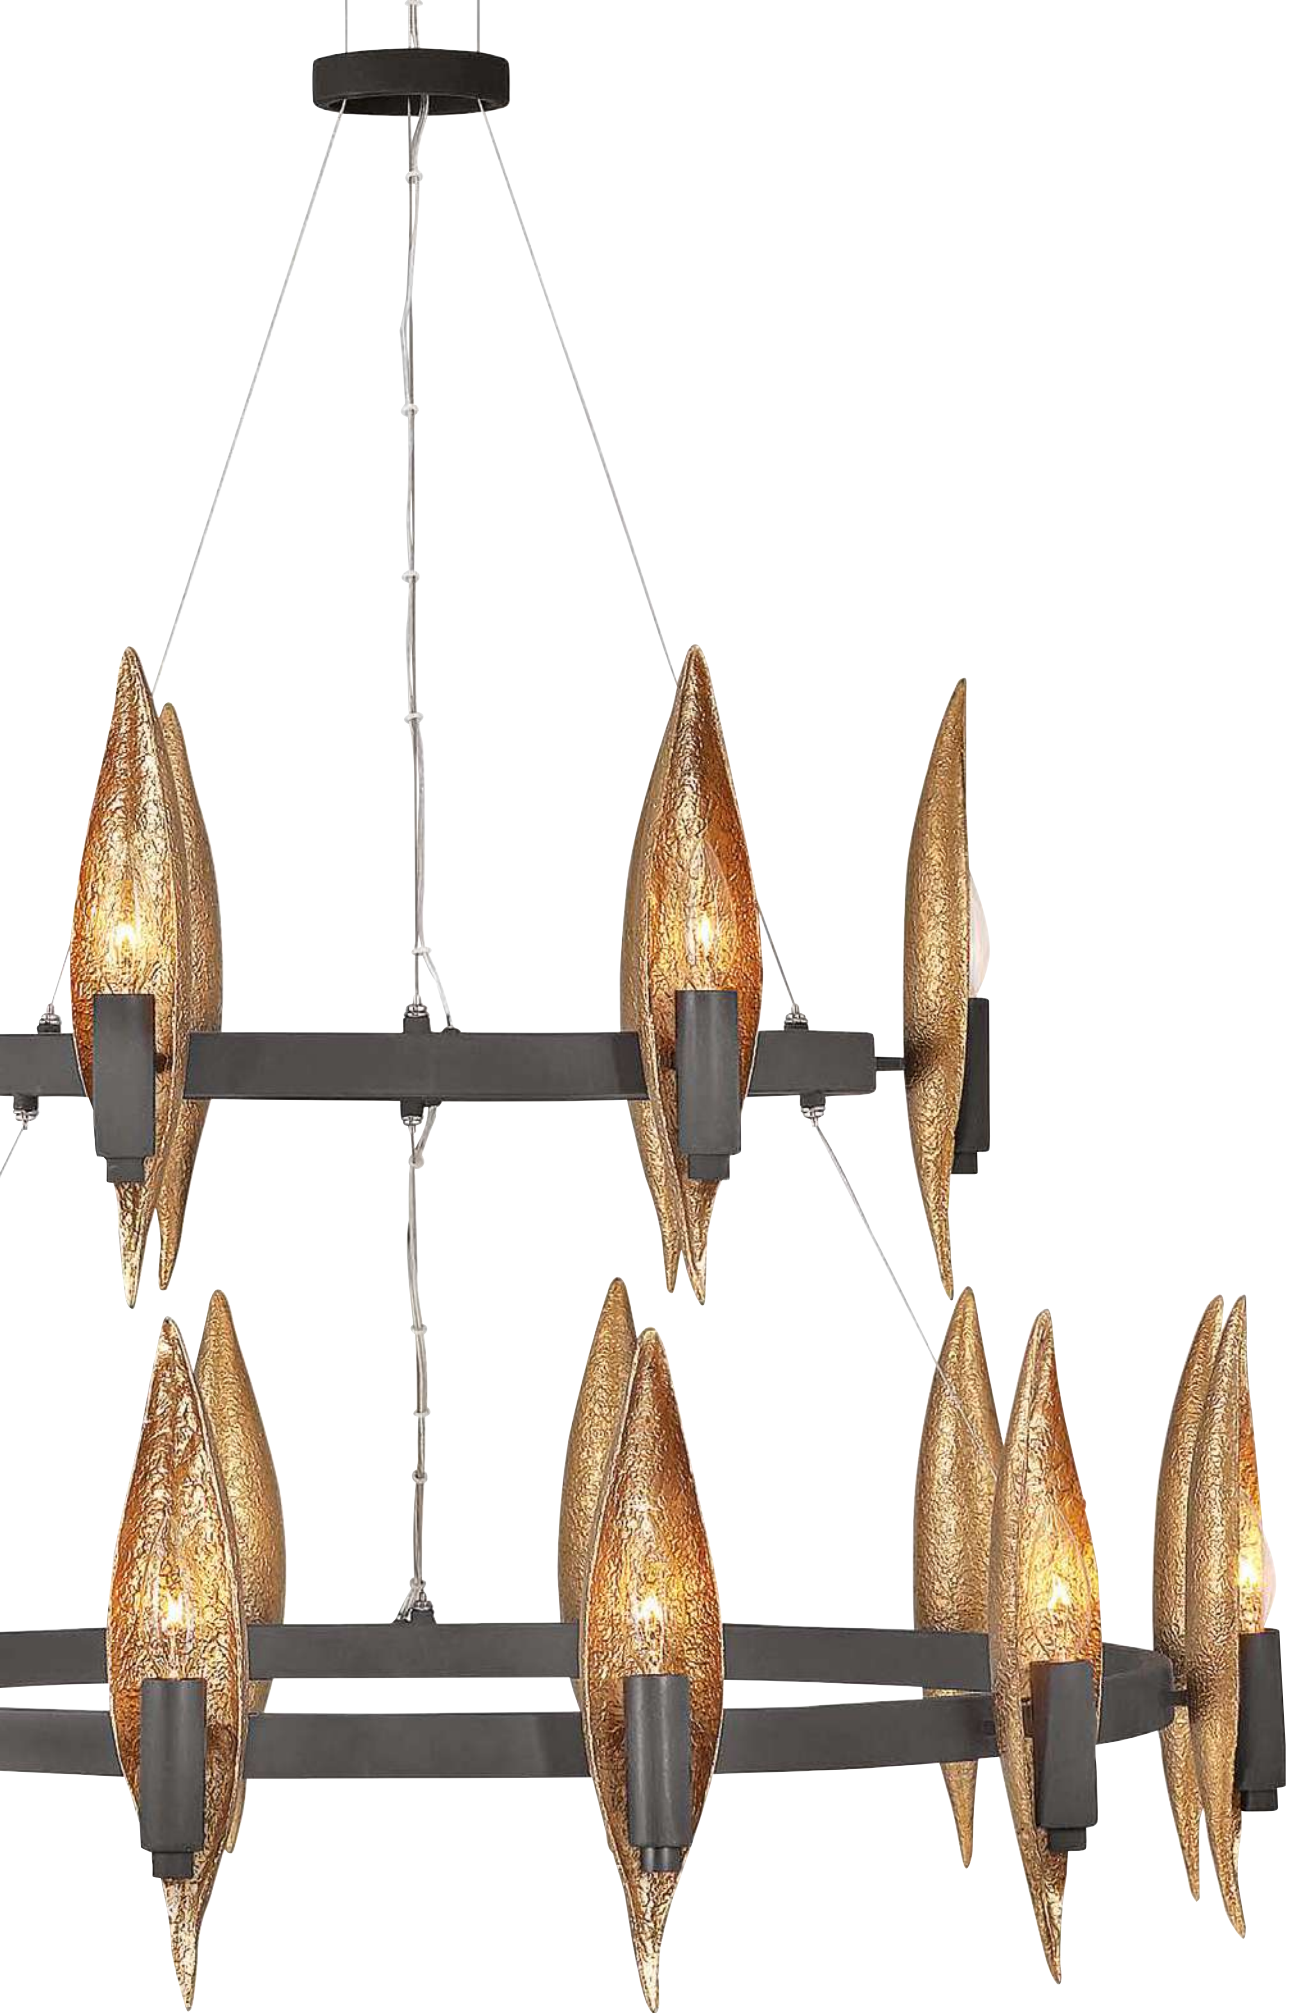

Model: QN-STYX-LED-W-BG

WILLOW

Gleaming organic, traditional elegance, Willow's slender cast pods feature Carbon Black enhanced with a crisp Deluxe Gold finish. Balance is achieved with its luminous bulbs nestled in front, allowing this coniferous design to shine luxe light in stylish interiors.