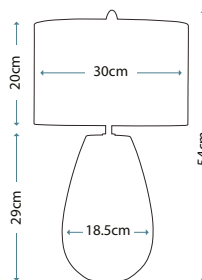

HARROW

QN-HARROW-TL

Fine texture combines with smooth finish on this unique silver base. Complete with a Hepplewhite light grey faux silk shade (Ref: LSUK034).

Max. Wattage: 1 x 60W E27