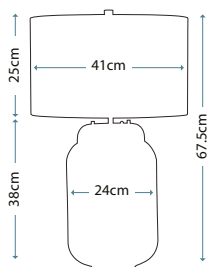

SOLA

QN-SOLA-TL-L

Large elegant diamond patterned mouth-blown glass base. Fitted with a 4-way switch to light both the shade and base separately. Complete with a Titanium silver faux silk shade (Ref: LSUK042).

Max. Wattage: 1 x 60W E27 + 1 x 7W LED GU10 (GU10 supplied)