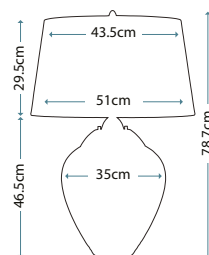

SAMARA LARGE

QN-SAMARA-TL-LRG-CLR

Large wavy texture blown clear glass table lamp and Polished Nickel metalwork. Fitted with a 4-way switch to light both the shade and base. Complete with a Chateau duck egg faux silk shade (Ref: LSUK046).

Max. Wattage: 1 x 60W E27 + 1 x 7W LED GU10 (GU10 supplied)