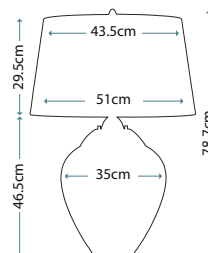

SAMARA LARGE

QN-SAMARA-TL-LRG-BLU

Large wavy texture blown glass table lamp with a Light Blue tint and Polished Nickel metalwork. Fitted with a 4-way switch to light both the shade and base. Complete with a Scallop taupe faux silk shade (Ref: LSUK044).

Max. Wattage: 1 x 60W E27 + 1 x 7W LED GU10 (GU10 supplied)