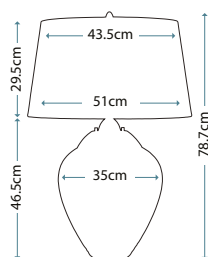

SAMARA LARGE

QN-SAMARA-TL-LRG-PLM

Large wavy texture blown glass table lamp with a Plum tint and Polished Nickel metalwork. Fitted with a 4-way switch to light both the shade and base. Complete with a Titanium silver faux silk shade (Ref: LSUK043).

Max. Wattage: 1 x 60W E27 + 1 x 7W LED GU10 (GU10 supplied)