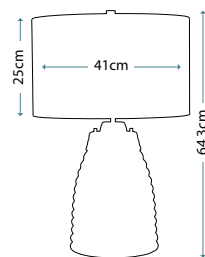

MILNE

QN-MILNE-TL-GREY

Undulating blown clear glass table lamp fitted with Polished Nickel metalwork. Features a 4-way switch to light both the shade and base. Complete with a Fog grey textured satin shade hand-crafted in the UK (Ref: LSUK020).

Max. Wattage: 1 x 60W E27 + 1 x 7W LED GU10 (GU10 supplied)