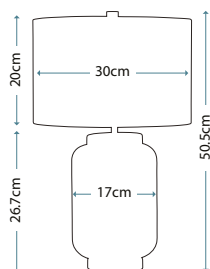

Max. Wattage: 1 x 60W E27

Model shown: QN-SOLA-TL-L

Model shown: QN-SOLA-TL-L-BLU

QN-SOLA-TL-S-BLU

QN-SOLA-TL-L-BLU

**SOLA**

QN-SOLA-TL-S-BLU

Small elegant diamond patterned mouth-blown glass base. Complete with a Breton faux silk shade (Ref: LSUK061). N.B. Only the shade is lit on this compact model.