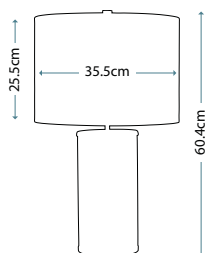

RENO

QN-RENO-SMOKE-PN

Blown glass table lamp with a prismatic texture and Smoked tint. Completed with crisp Polished Nickel details and a Whale grey faux silk shade with silver metallic inner (Ref: LSUK017).

Max. Wattage: 1 x 60W E27