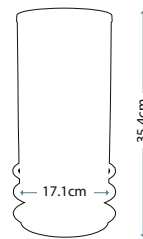

Max. Wattage: 1 x 9W LED GX53 (included)

ARNO

QN-ARNO-GREEN-AB

Blown glass obelisk table lamp with a prismatic texture and Green tint. The light source is cleverly hidden in the base with fine metal detailing in Aged Brass.