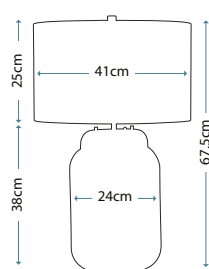

SOLA

QN-SOLA-TL-L-BLU

Large elegant diamond patterned mouth-blown glass base. Fitted with a 4-way switch to light both the shade and base separately. Complete with a Breton faux silk shade (Ref: LSUK062).

Max. Wattage: 1 x 60W E27 + 1 x 7W LED GU10 (GU10 supplied)