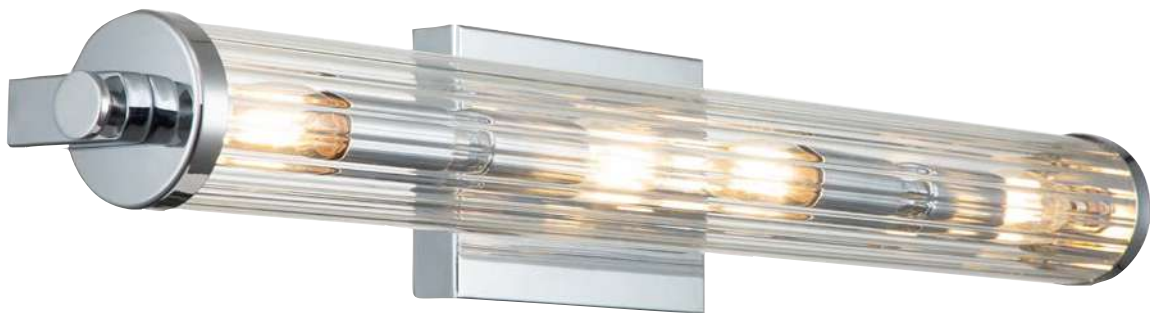

QN-AZORES4-PC

Code	Description	Height	Width/Dia.	Depth	Finish	Max. Wattage	IP Rating
QN-AZORES2-PC	2lt Wall Light	115mm	407mm	115mm	Polished Chrome	2 x 40W E14	IP44
QN-AZORES4-PC	4lt Wall Light	115mm	691mm	115mm	Polished Chrome	4 x 40W E14	IP44