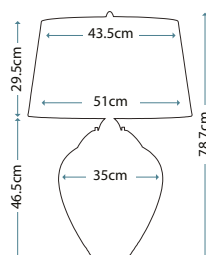

SAMARA LARGE

QN-SAMARA-TL-LRG-SMK

Large wavy texture blown glass table lamp with a Smoked tint and Polished Nickel metalwork. Fitted with a 4-way switch to light both the shade and base. Complete with a Hepplewhite light grey faux silk shade (Ref: LSUK045).

Max. Wattage: 1 x 60W E27 + 1 x 7W LED GU10 (GU10 supplied)