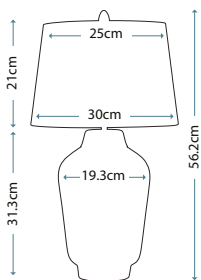

Max. Wattage: 1 x 60W E27

Model shown: QN-BEXLEY-TL-WBB

Model shown: QN-BEXLEY-TL-BKPN

QN-BEXLEY-TL-BKBB

QN-BEXLEY-TL-BKPN

BEXLEY

QN-BEXLEY-TL-BKBB

Compact Satin Black ceramic base with Brushed Brass metalwork. Complete with Black faux silk tapered shade with gold laminate inner (Ref: LSUK040).