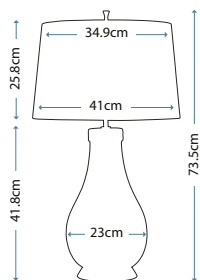

HAVERING

QN-HAVERING-TL

Azure-turquoise ceramic base with crackle gold glaze top and Aged Brass plinth. Complete with a Shale Green faux silk tapered shade with gold laminate inner (Ref: LSUK033).

Max. Wattage: 1 x 60W E27