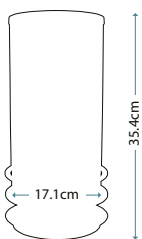

ARNO

QN-ARNO-SMOKE-AB

Blown glass obelisk table lamp with a prismatic texture and Smoked tint. The light source is cleverly hidden in the base with fine metal detailing in Aged Brass.

Max. Wattage: 1 x 9W LED GX53 (included)